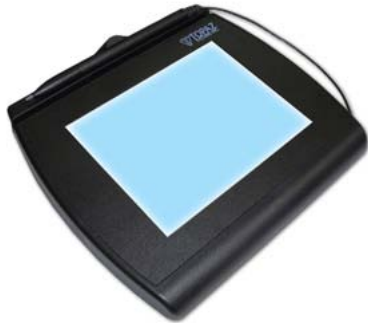

# SignatureGem™ LCD 4x5

Model T-LBK766

## *Signature capture tablet with Interactive LCD display*

SignatureGem LCD 4x5 is a complete and versatile pen-input system for the capture of signatures used in countertop, desktop, or portable applications. The LCD can also be used to display text and graphics from the host computer and pen-tap hot spots allows users to navigate between multiple screens and forms, inputting information or checking preferred options. Bundled software includes development tools for ActiveX, Java, C++, .NET, and Unix/Linux plus plug-ins for MS Word and Excel and Adobe Acrobat.

### **Dimensions**

7.25" x 6.1" x 1.56"  
184mm x 155mm x 40mm